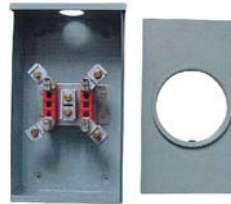

K.WH Meter Box

DD523-(E)-100
Description:
Die cast aluminum
100Amps,220/240V AC
Single phase 4 terminal,ringless
Hub size:1" ,1 1/4" internal type

DD523-(E)-100V
Description:
outdoor,vertical Meter Breaker
Combination 100Amps,
120/240 volts Single phase ,
4 terminal ,ringlesswith 100amp
2 pole main breaker
Hub size:1 1/2" internal type

DD523-(E)-125
Description:
125Amps,600 Volt
Single phase 3 wire,
4 terminal ,ringless
Hub size:1" ,1 1/4" internal type

DD523-(E)-100H
Description:
outdoor,horizontal Meter
Breaker Combination
100Amps,120/240 volts
Single phase 4 terminal,ringless type
with 100amp 2 pole main breaker
Hub size:1 1/2" external type

DD523-(E)-100
Description:
100Amps,600Volt.
Single phase 3 wire,
4 terminal ,ringless
Hub size:1" ,1 1/4" external type

DD523-(E)-200
Description:
200Amps,600 Volts
Single phase 3 wire
4 terminal ,ringless
Hub size:1 3/4" internal type